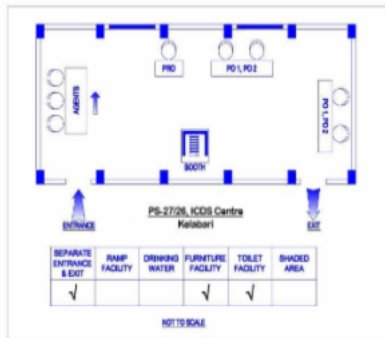

Nazri Naksha

Google Map View