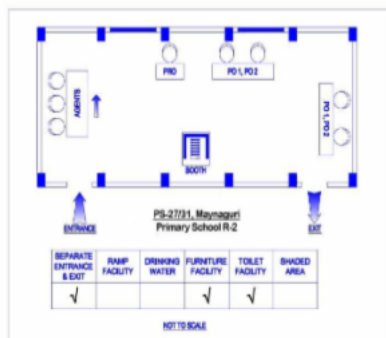

Nazri Naksha

Google Map View