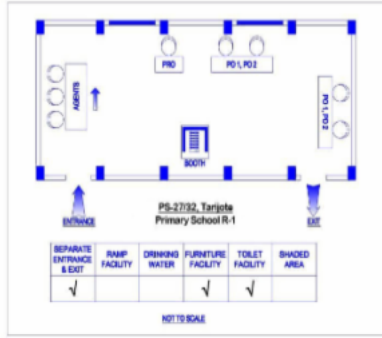

Nazri Naksha

Google Map View