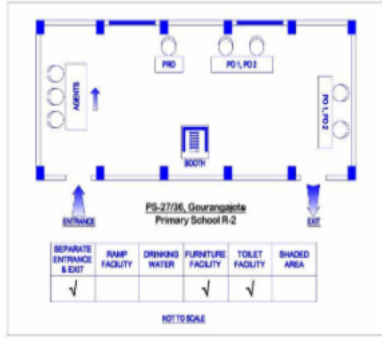

Nazri Naksha

Google Map View