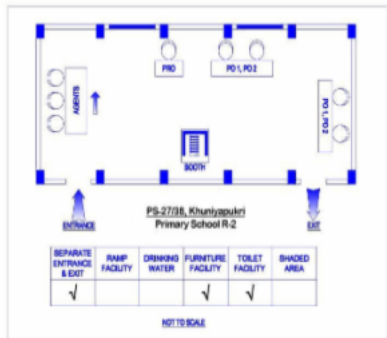

Nazri Naksha

Google Map View