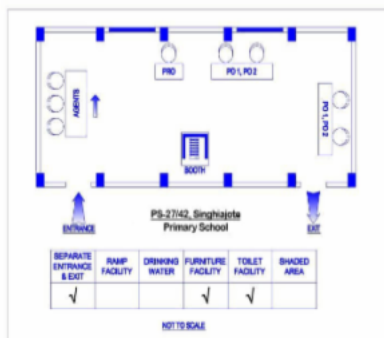

Nazri Naksha

Google Map View