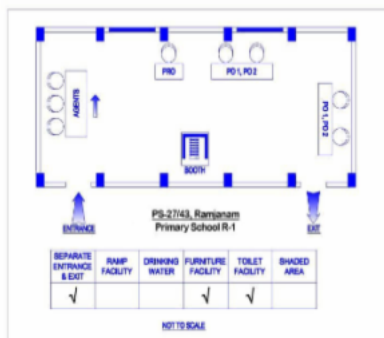

Nazri Naksha

Google Map View