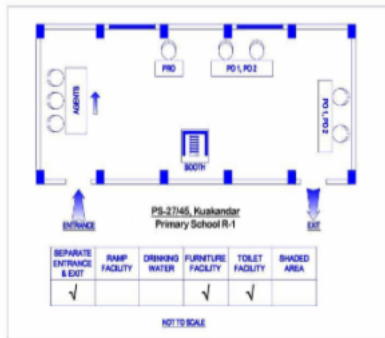

Nazri Naksha

Google Map View