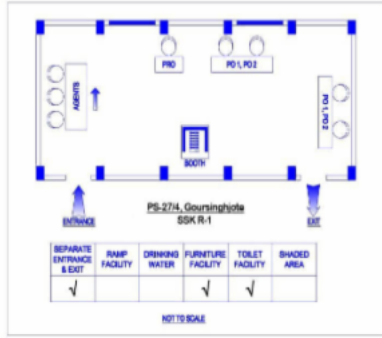

Nazri Naksha

Google Map View