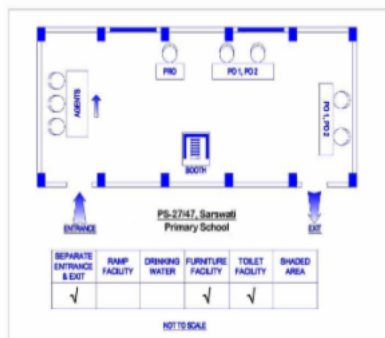

Nazri Naksha

Google Map View