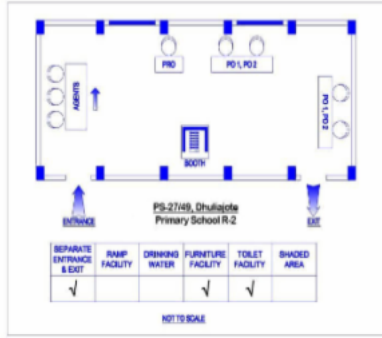

Nazri Naksha

Google Map View