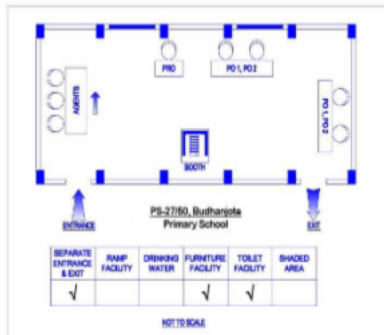

Nazri Naksha

Google Map View