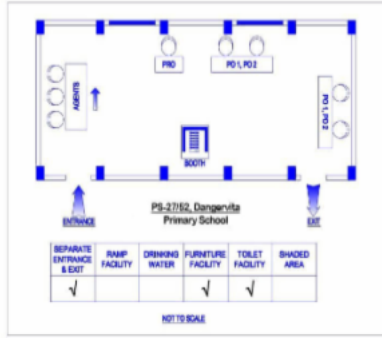

Nazri Naksha

Google Map View