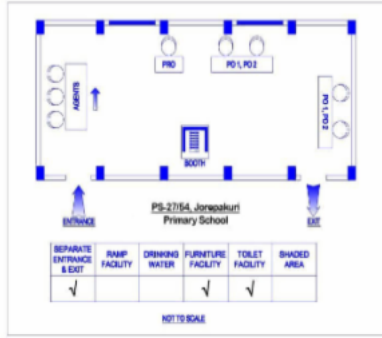

Nazri Naksha

Google Map View