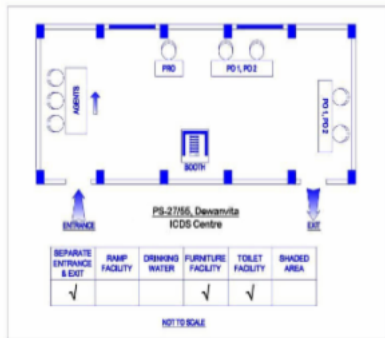

Nazri Naksha

Google Map View