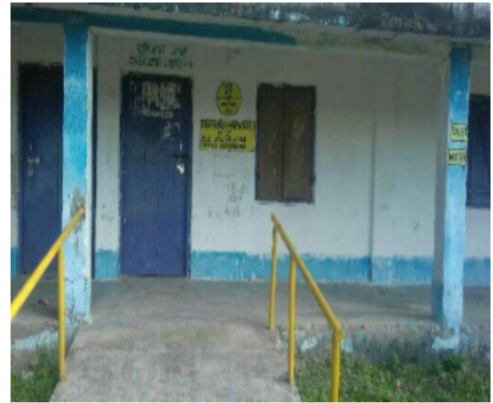

Polling Station Building Front View

Polling Station Front View