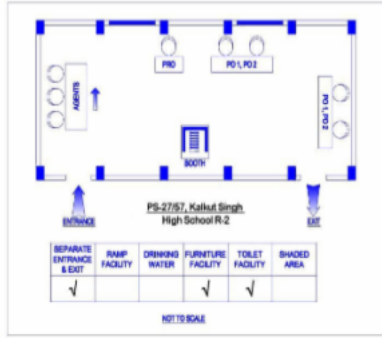

Nazri Naksha

Google Map View