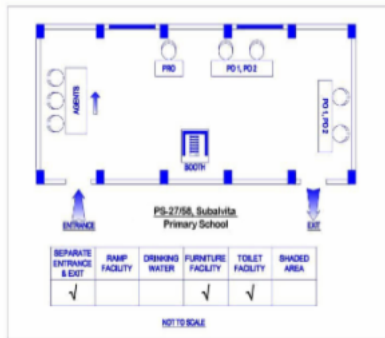

Nazri Naksha

Google Map View