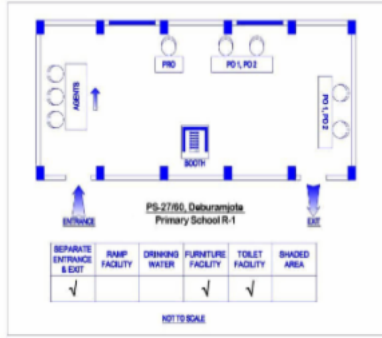

Nazri Naksha

Google Map View