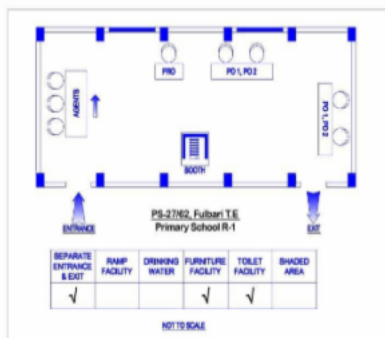

Nazri Naksha

Google Map View