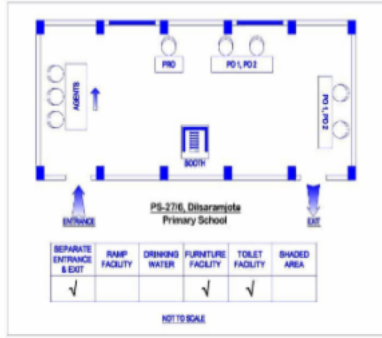

Nazri Naksha

Google Map View