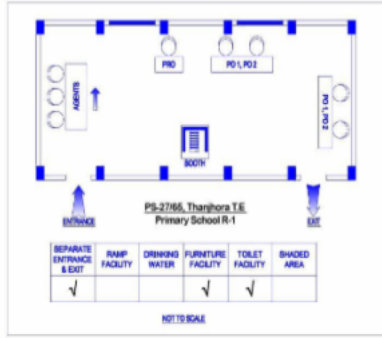

Nazri Naksha

Google Map View