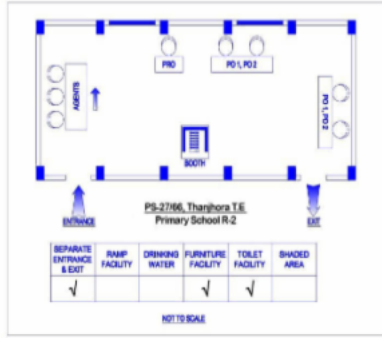

Nazri Naksha

Google Map View