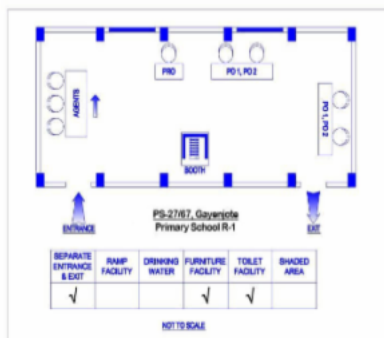

Nazri Naksha

Google Map View