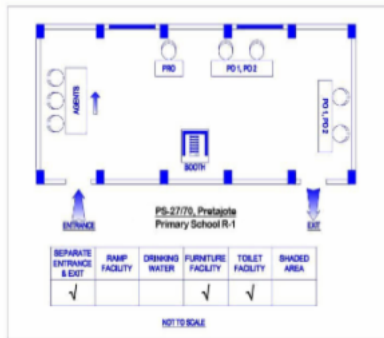

Nazri Naksha

Google Map View