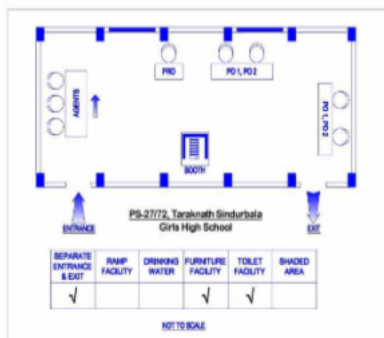

Nazri Naksha

Google Map View