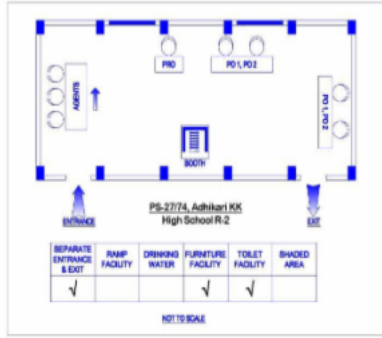

Nazri Naksha

Google Map View