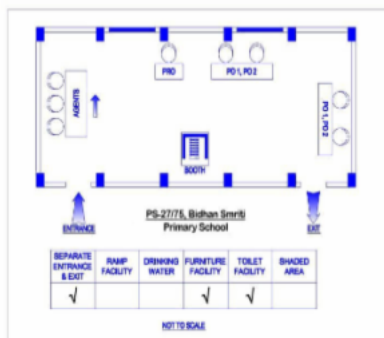

Nazri Naksha

Google Map View