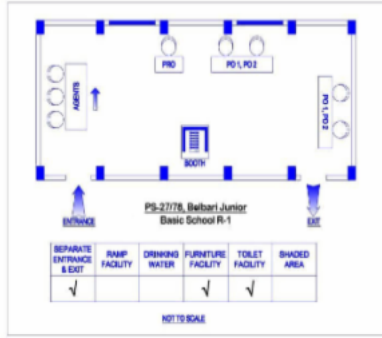

Nazri Naksha

Google Map View