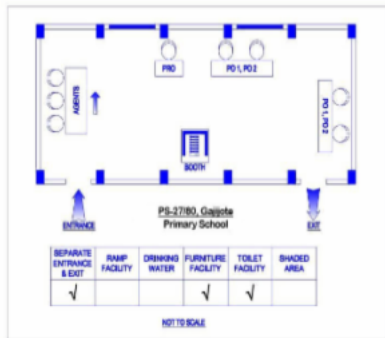

Nazri Naksha

Google Map View