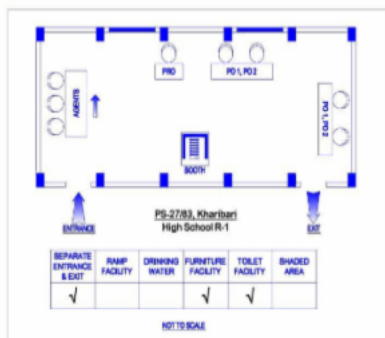

Nazri Naksha

Google Map View