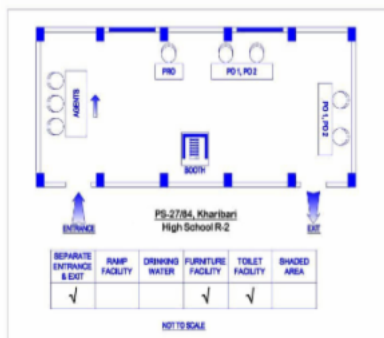

Nazri Naksha

Google Map View