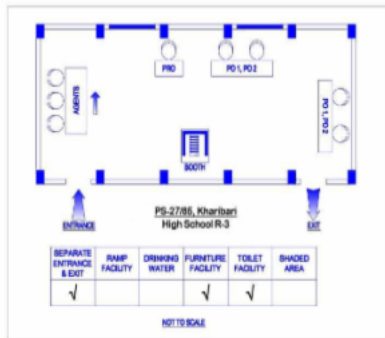

Nazri Naksha

Google Map View