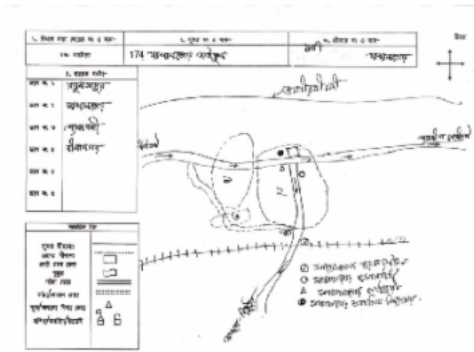

Nazri Naksha

Google Map View

Polling Station Building Front View

Polling Station Front View

Cad View

Key MAP View