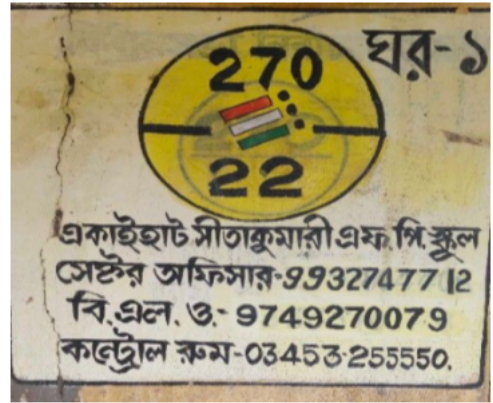

Polling Station Front View