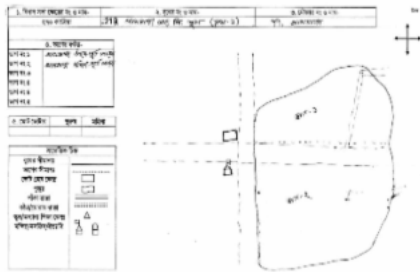

Nazri Naksha

Google Map View

Polling Station Building Front View

Polling Station Front View

Cad View

Key MAP View