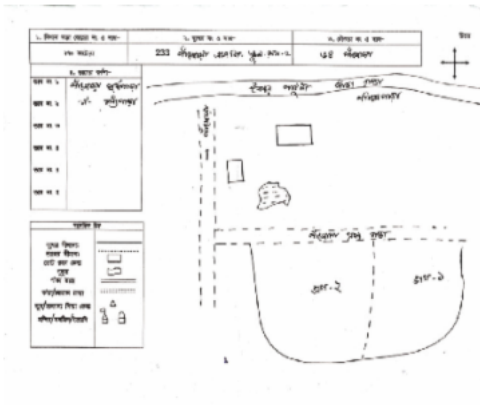

Nazri Naksha

Google Map View

Polling Station Building Front View

Polling Station Front View

Cad View

Key MAP View