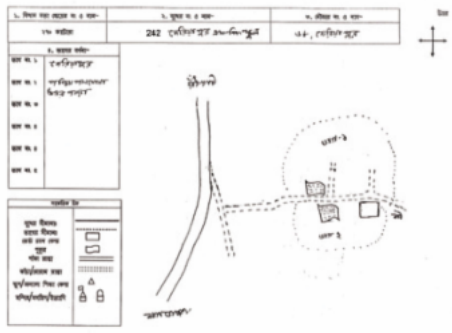

Nazri Naksha

Google Map View