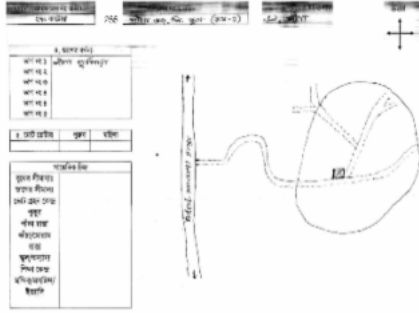

Nazri Naksha

Google Map View