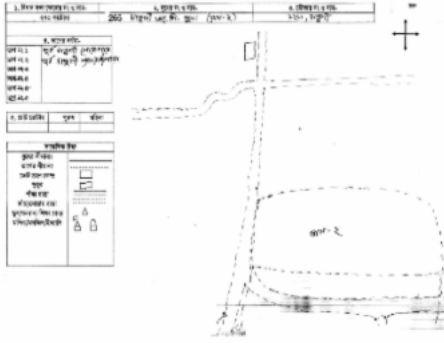

Nazri Naksha

Google Map View