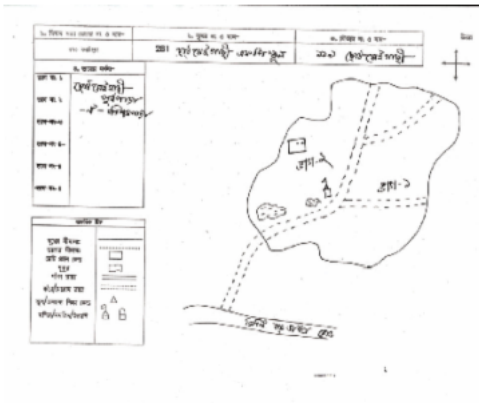

Nazri Naksha

Google Map View

Polling Station Building Front View

Polling Station Front View

Cad View

Key MAP View