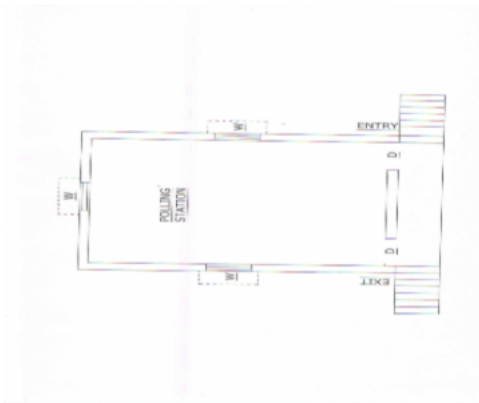

Nazri Naksha

Google Map View

Polling Station Building Front View

Polling Station Front View

Cad View

Key MAP View