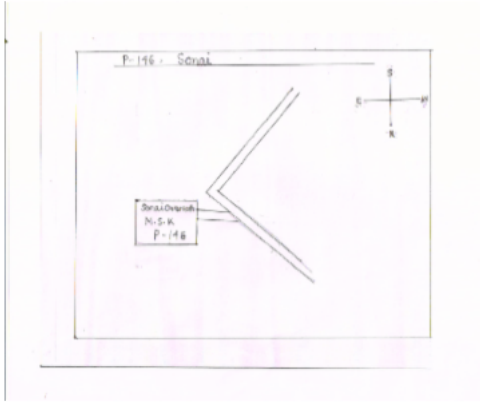

Nazri Naksha

Google Map View