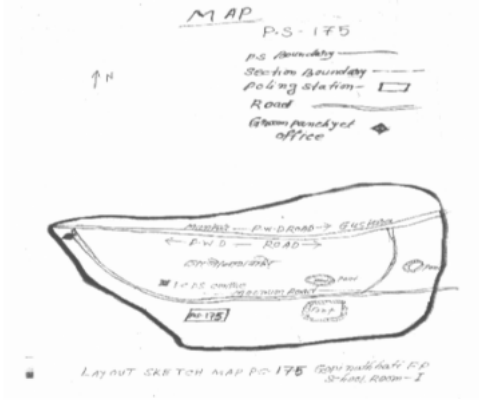

Nazri Naksha

Google Map View