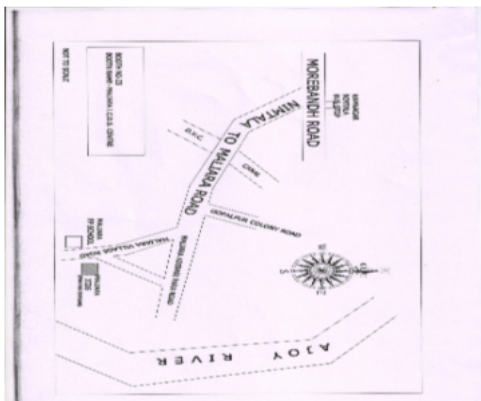

Nazri Naksha

Google Map View

Polling Station Building Front View

Polling Station Front View

Cad View

Key MAP View