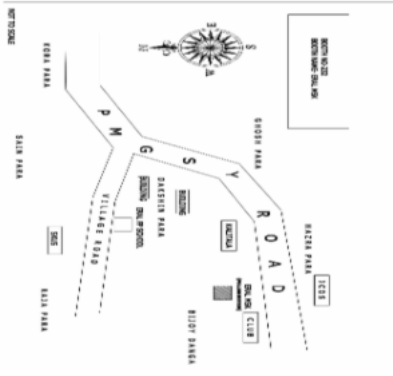

Nazri Naksha

Google Map View