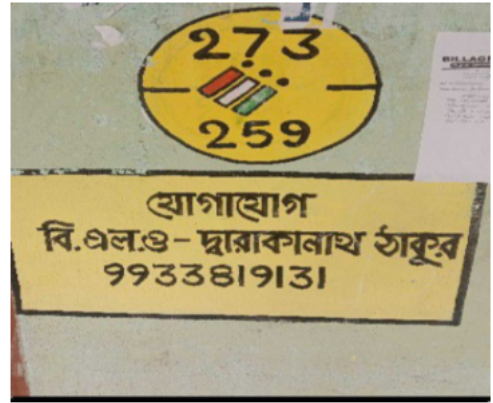

Polling Station Front View