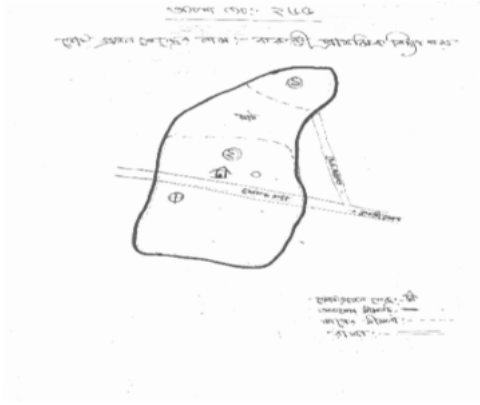

Nazri Naksha

Google Map View