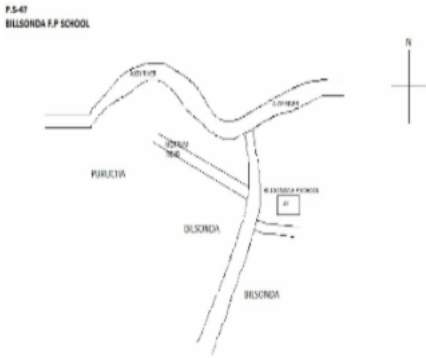

Nazri Naksha

Google Map View

Polling Station Building Front View

Polling Station Front View

Cad View

Key MAP View