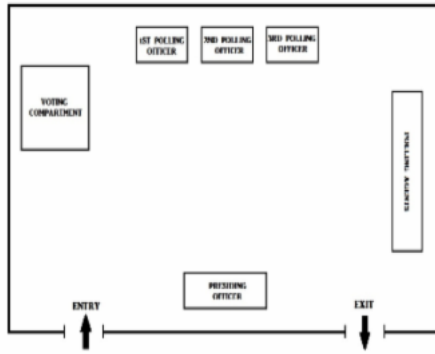

Nazri Naksha

Google Map View

Polling Station Building Front View

Polling Station Front View

Cad View

Key MAP View