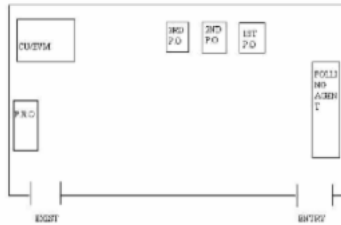

Nazri Naksha

Google Map View

Polling Station Building Front View

Polling Station Front View

Cad View

Key MAP View